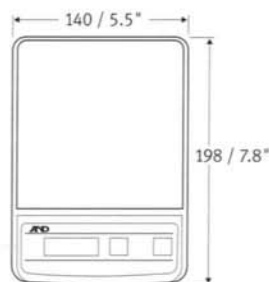

HIL

Series

Compact Scale

A&D
A&D WEIGHING
...Clearly a Better Value

HL Series

Compact Scale

- High Resolution
(HL-100-10,000dd : HL-400/4000-4,000dd : HL-200/2000-2,000dd)
- Solid & Reliable Design
- Large Square Weighing Pan (except HL-100)
- Detachable Weighing Pan (except HL-100)
- Clear LCD Display (8mm)
- Accurate Reading in Wide Temperature Range
- Portable (6 "AA" batteries not included)
- Stability Indicator
- Low Battery Indicator
- Separate Keys for Power & Re-Zero
- Auto Power Off
- Standard Carrying Case (HL-100 only)
- AC Adapter (option)

MODEL	HL-100	HL-200	HL-400	HL-2000	HL-4000
Capacity/Resolution	100 x 0.01g 3.5oz x 0.0005oz 500ct x 0.05ct	200 x 0.1g	400 x 0.1g	2000 x 1g	4000 x 1g
Linearity	0.03g	0.2g	0.4g	2g	4g
Repeatability/Std. Dev.	0.02g	0.1g	0.2g	1g	2g
Pan Size	φ70mm / φ 2.75"	136(W) x 136(D) mm			
Battery Life (Approximately)	140 hours with alkaline type cells (70 hours with manganese type cells)	200 hours with alkaline type cells (100 hours with manganese type cells)			
Weight (Approximately)	500g	500g			

Specifications subject to change for improvement without notice.

Dimensions (mm/inches)

HL-200/400/2000/4000

HL-100

Specifications Common for HL series

Display Liquid Crystal Display, 8mm height
 Operating Temp. -10°C~40°C/14F~104F RH less than 85%
 Power 6 x R6P/LR6/"AA" size batteries or AC adapter (Option)