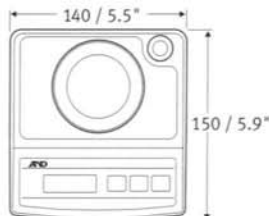

HIL

Series

Compact Scale

A&D
A&D WEIGHING
...Clearly a Better Value

HL Series

Compact Scale

- High Resolution
(HL-100-10,000dd : HL-400/4000-4,000dd : HL-200/2000-2,000dd)
- Solid & Reliable Design
- Large Square Weighing Pan (except HL-100)
- Detachable Weighing Pan (except HL-100)
- Clear LCD Display (8mm)
- Accurate Reading in Wide Temperature Range
- Portable (6 "AA" batteries not included)
- Stability Indicator
- Low Battery Indicator
- Separate Keys for Power & Re-Zero
- Auto Power Off
- Standard Carrying Case (HL-100 only)
- AC Adapter (option)

MODEL	HL-100	HL-200	HL-400	HL-2000	HL-4000
Capacity/Resolution	100 x 0.01g 3.5oz x 0.0005oz 500ct x 0.05ct	200 x 0.1g	400 x 0.1g	2000 x 1g	4000 x 1g
Linearity	0.03g	0.2g	0.4g	2g	4g
Repeatability/Std. Dev.	0.02g	0.1g	0.2g	1g	2g
Pan Size	φ70mm / φ 2.75"	136(W) x 136(D) mm			
Battery Life (Approximately)	140 hours with alkaline type cells (70 hours with manganese type cells)	200 hours with alkaline type cells (100 hours with manganese type cells)			
Weight (Approximately)	500g	500g			

Specifications subject to change for improvement without notice.

Dimensions (mm/inches)

HL-200/400/2000/4000

HL-100

Specifications Common for HL series

Display Liquid Crystal Display, 8mm height
 Operating Temp. -10°C~40°C/14F~104F RH less than 85%
 Power 6 x R6P/LR6/"AA" size batteries or AC adapter (Option)