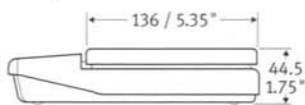

HIL

Series

Compact Scale

A&D
A&D WEIGHING
...Clearly a Better Value

HL Series

Compact Scale

- High Resolution
(HL-100-10,000dd : HL-400/4000-4,000dd : HL-200/2000-2,000dd)
- Solid & Reliable Design
- Large Square Weighing Pan (except HL-100)
- Detachable Weighing Pan (except HL-100)
- Clear LCD Display (8mm)
- Accurate Reading in Wide Temperature Range
- Portable (6 "AA" batteries not included)
- Stability Indicator
- Low Battery Indicator
- Separate Keys for Power & Re-Zero
- Auto Power Off
- Standard Carrying Case (HL-100 only)
- AC Adapter (option)

MODEL	HL-100	HL-200	HL-400	HL-2000	HL-4000
Capacity/Resolution	100 x 0.01g 3.5oz x 0.0005oz 500ct x 0.05ct	200 x 0.1g	400 x 0.1g	2000 x 1g	4000 x 1g
Linearity	0.03g	0.2g	0.4g	2g	4g
Repeatability/Std. Dev.	0.02g	0.1g	0.2g	1g	2g
Pan Size	φ70mm / φ 2.75"	136(W) x 136(D) mm			
Battery Life (Approximately)	140 hours with alkaline type cells (70 hours with manganese type cells)	200 hours with alkaline type cells (100 hours with manganese type cells)			
Weight (Approximately)	500g	500g			

Specifications subject to change for improvement without notice.

Dimensions (mm/inches)

HL-200/400/2000/4000

HL-100

Specifications Common for HL series

Display Liquid Crystal Display, 8mm height
 Operating Temp. -10°C~40°C/14F~104F RH less than 85%
 Power 6 x R6P/LR6/"AA" size batteries or AC adapter (Option)