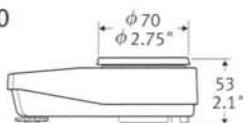

MODEL	HL-100	HL-200	HL-400	HL-2000	HL-4000
Capacity/Resolution	100 x 0.01g 3.5oz x 0.0005oz 500ct x 0.05ct	200 x 0.1g	400 x 0.1g	2000 x 1g	4000 x 1g
Linearity	0.03g	0.2g	0.4g	2g	4g
Repeatability/Std. Dev.	0.02g	0.1g	0.2g	1g	2g
Pan Size	φ70mm / φ 2.75"	136(W) x 136(D) mm			
Battery Life (Approximately)	140 hours with alkaline type cells (70 hours with manganese type cells)	200 hours with alkaline type cells (100 hours with manganese type cells)			
Weight (Approximately)	500g	500g			

Specifications subject to change for improvement without notice.

Dimensions (mm/inches)

HL-200/400/2000/4000

HL-100

Specifications Common for HL series

Display Liquid Crystal Display, 8mm height
 Operating Temp. -10°C~40°C/14F~104F RH less than 85%
 Power 6 x R6P/LR6/"AA" size batteries or AC adapter (Option)